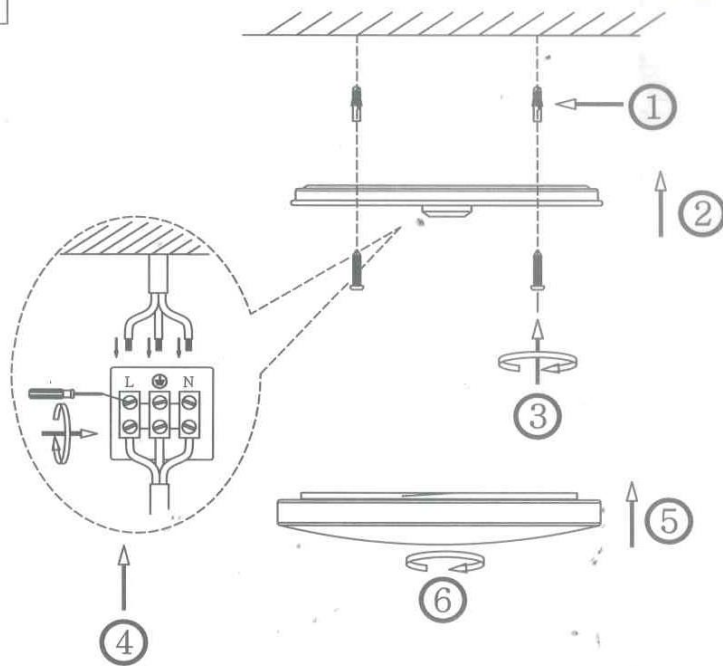

**rabalux®**

IR Remote control  
2117 2118

### IR Remote control 538

- |                       |                               |
|-----------------------|-------------------------------|
| ① Turn off            | ② Turn on                     |
| ③ Brightness +        | ④ Change colour temperature   |
| ⑤ Color Temperature - | ⑥ Color Temperature +         |
| ⑦ Brightness-         | ⑧ Night Light Mode            |
| ⑨ Natural White       | ⑩ Auto turn off after 30 Mins |
| ⑪ RGB Color Change    | ⑫ RGB Mode Change             |