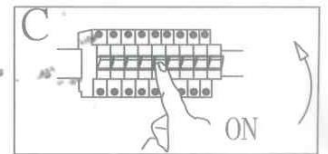

### IR Remote control 538

- |                       |                               |
|-----------------------|-------------------------------|
| ① Turn off            | ② Turn on                     |
| ③ Brightness +        | ④ Change colour temperature   |
| ⑤ Color Temperature - | ⑥ Color Temperature +         |
| ⑦ Brightness-         | ⑧ Night Light Mode            |
| ⑨ Natural White       | ⑩ Auto turn off after 30 Mins |
| ⑪ RGB Color Change    | ⑫ RGB Mode Change             |