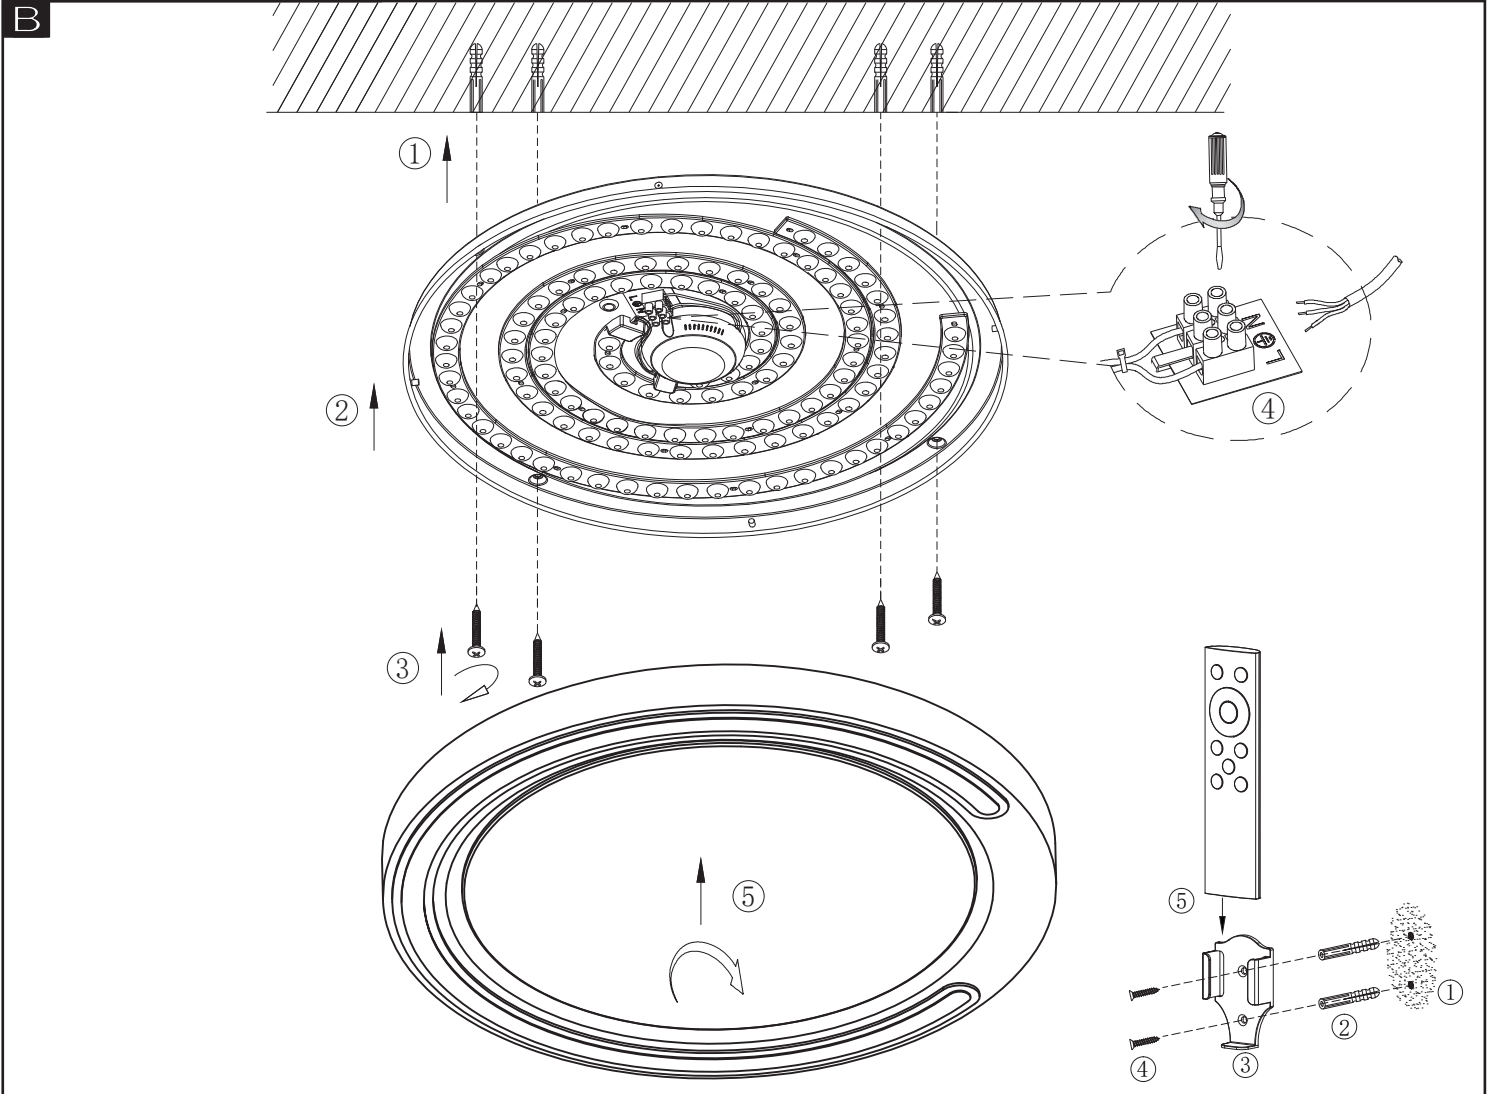

rabalux®

2249

Powered By

tuya[®]

Intelligence
Inside