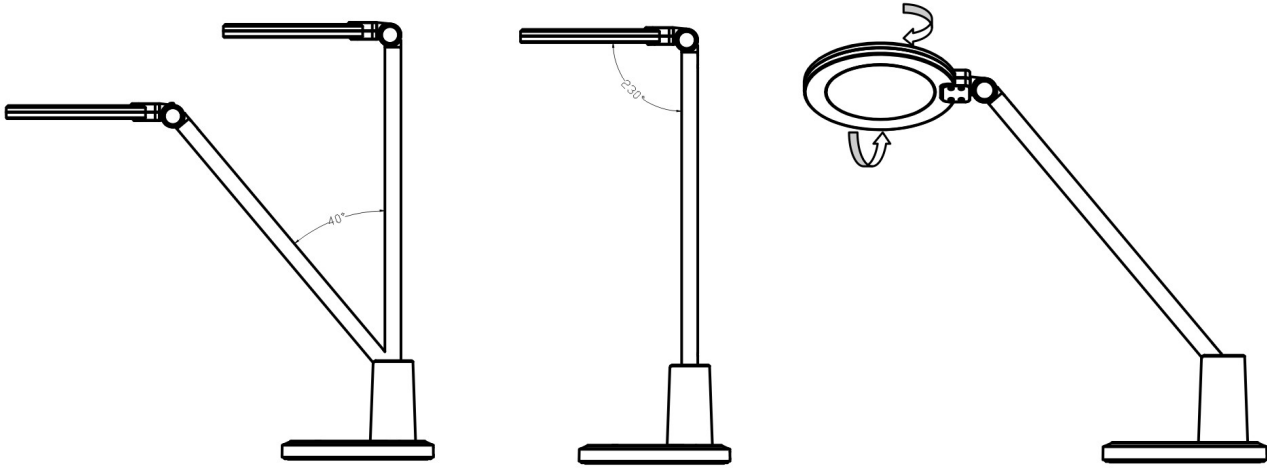

# rabalux®

2977

DC input

On/off

⊖ ⊕

CCT 3000K-6000K