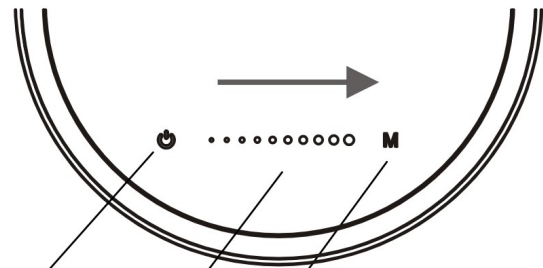

# rabalux®

2977

DC input

On/off

⊖ ⊕

CCT 3000K-6000K