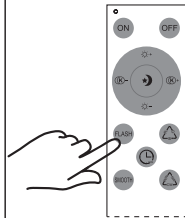

# rabalux® 536

ON

OFF

6500K  
4500K  
2700K

6500K  
4500K  
2700K

RGB flash

RGB change smooth

Turn off after 60 seconds