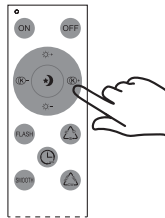

# rabalux® 536

ON

OFF

6500K  
4500K  
2700K

6500K  
4500K  
2700K

RGB flash

RGB change smooth

Turn off after 60 seconds