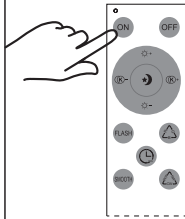

# rabalux® 536

ON

OFF

6500K  
4500K  
2700K

6500K  
4500K  
2700K

RGB flash

RGB change smooth

Turn off after 60 seconds