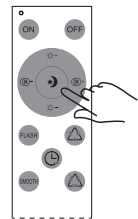

# rabalux® 536

ON

OFF

6500K  
4500K  
2700K

6500K  
4500K  
2700K

RGB flash

RGB change smooth

Turn off after 60 seconds