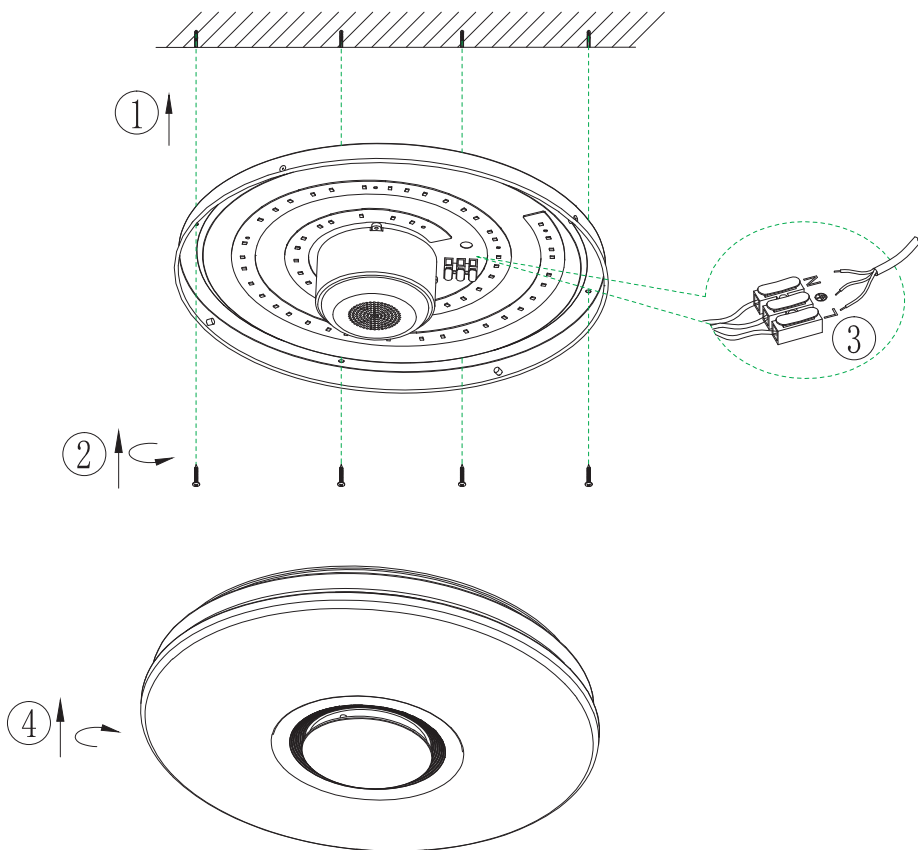

# rabalux® 3509

Bluetooth Device Name: PLAFON LETHE