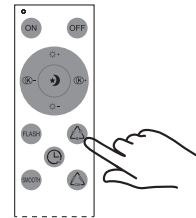

# rabalux® 536

ON

OFF

6500K  
4500K  
2700K

6500K  
4500K  
2700K

RGB flash

RGB change smooth

Turn off after 60 seconds