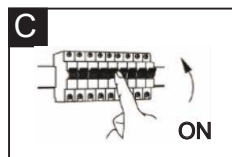

# rabalux® 3509

Bluetooth Device Name: PLAFON LETHE