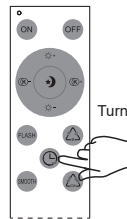

# rabalux® 536

ON

OFF

6500K  
4500K  
2700K

6500K  
4500K  
2700K

RGB flash

RGB change smooth

Turn off after 60 seconds