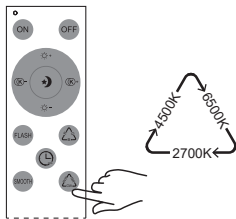

# rabalux® 536

ON

OFF

6500K  
4500K  
2700K

6500K  
4500K  
2700K

RGB flash

RGB change smooth

Turn off after 60 seconds