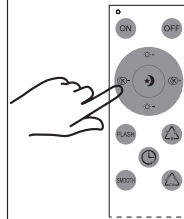

# rabalux® 536

ON

OFF

6500K  
4500K  
2700K

6500K  
4500K  
2700K

RGB flash

RGB change smooth

Turn off after 60 seconds