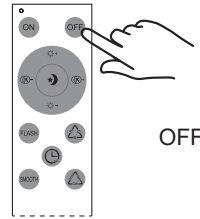

rabalux® 536

ON

OFF

6500K
4500K
2700K

6500K
4500K
2700K

RGB flash

RGB change smooth

Turn off after 60 seconds

Night light