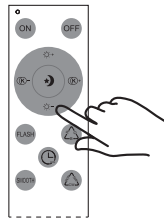

# rabalux® 536

ON

OFF

6500K  
4500K  
2700K

6500K  
4500K  
2700K

RGB flash

RGB change smooth

Turn off after 60 seconds