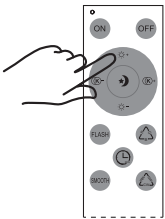

# rabalux® 536

ON

OFF

6500K  
4500K  
2700K

6500K  
4500K  
2700K

RGB flash

RGB change smooth

Turn off after 60 seconds