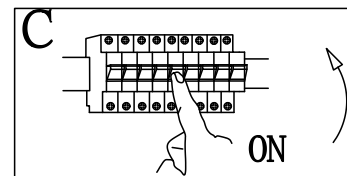

5446

5449

5450

1.IR Remote control

- ① Turn off
- ② Turn on
- ③ Brightness +
- ④ Change colour temperature
- ⑤ Color Temperature -
- ⑥ Color Temperature +
- ⑦ Brightness -
- ⑧ Cold White
- ⑨ Warm White
- ⑩ Natural White
- ⑪ Night Light Mode
- ⑫ Auto turn off after 30 Mins