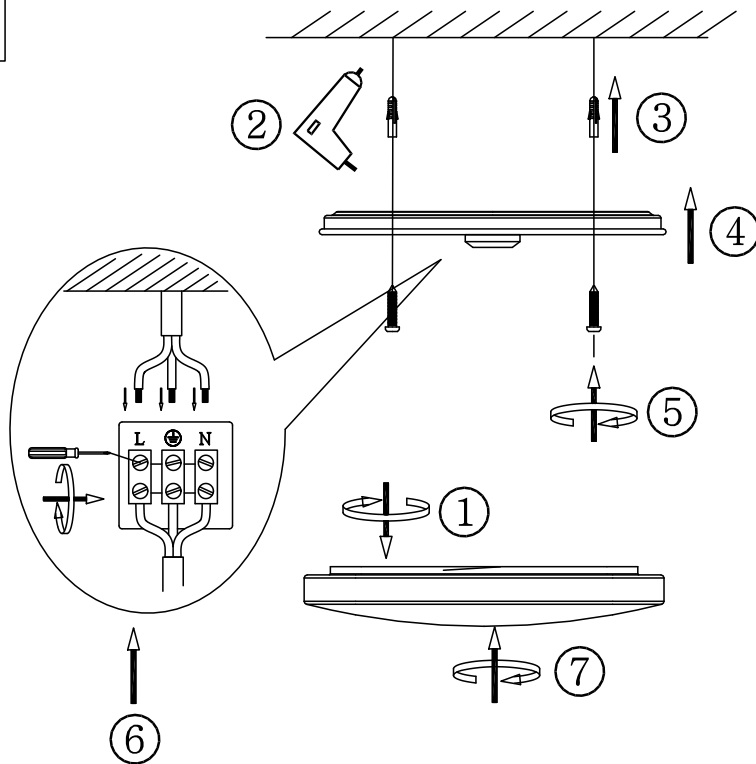

rabalux®

B

1426

1427

5698

2130

2131

5445

5446

5449

5450