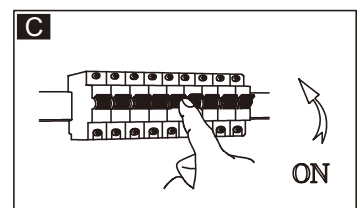

rabalux®

Art. No.: 71046

Step-1
ON
3000K

Step-2
OFF

Step-3
ON
4000K

Step-4
OFF

Step-5
ON
6000K

B