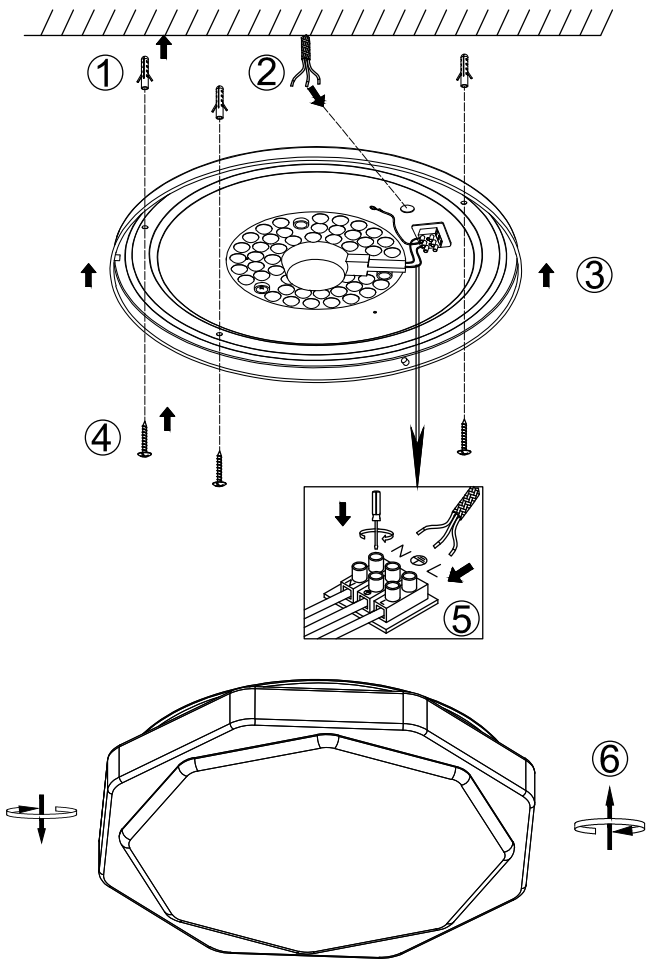

rabalux®

Art. No.: 71046

Step-1
ON
3000K

Step-2
OFF

Step-3
ON
4000K

Step-4
OFF

Step-5
ON
6000K

B

rabalux®

Art. No.: 71046

Remote control instruction manual