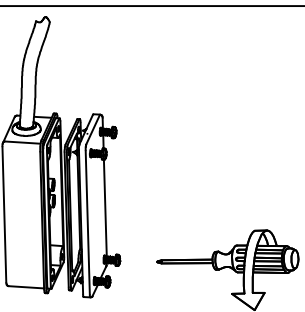

# rabalux®

2

L=Brown  
⊕=Green and yellow  
N=Blue  
3\*0.75mm<sup>2</sup>

3

4

5

6

7