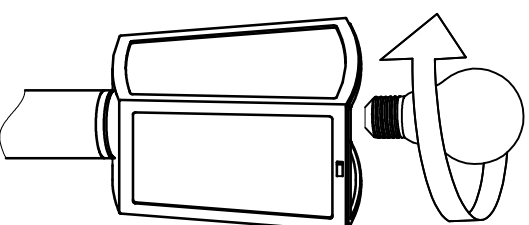

# rabalux®

2

L=Brown  
⊕=Green and yellow  
N=Blue  
3\*0.75mm<sup>2</sup>

3

4

5

6

7