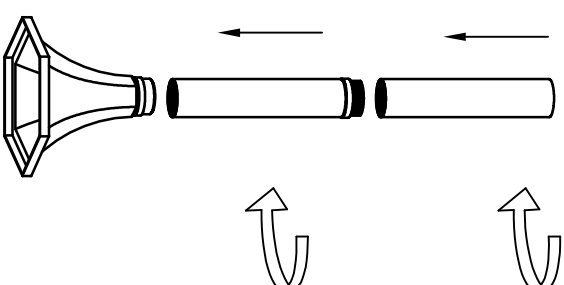

# rabalux®

2

L=Brown  
⊕=Green and yellow  
N=Blue  
3\*0.75mm<sup>2</sup>

3

4

5

6

7