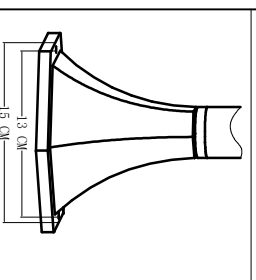

# rabalux®

2

L=Brown  
⊕=Green and yellow  
N=Blue  
3\*0.75mm<sup>2</sup>

3

4

5

6

7