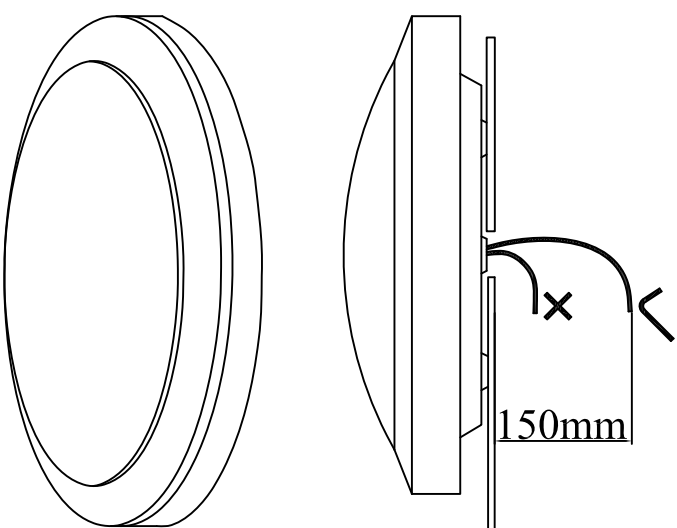

OFF!

rabalux®

75008

③

House Cable

④

150mm

ON!