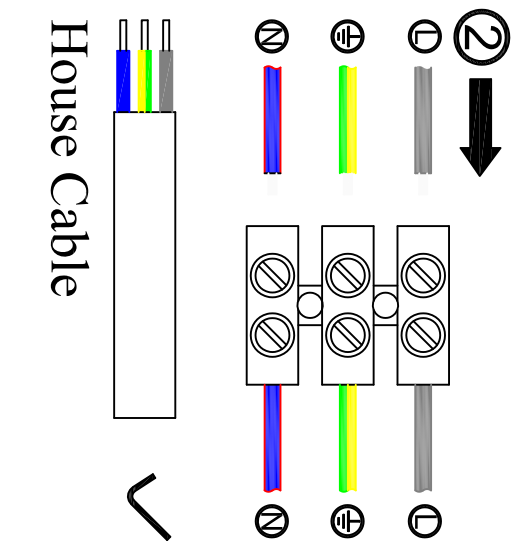

OFF!

rabalux®

75008

③

House Cable

④

150mm

ON!