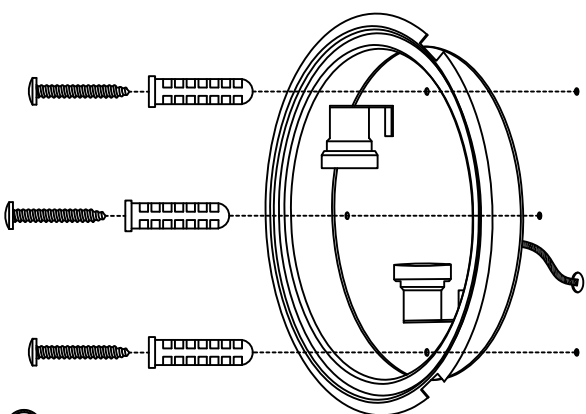

OFF!

rabalux®

75008

③

House Cable

④

150mm

ON!