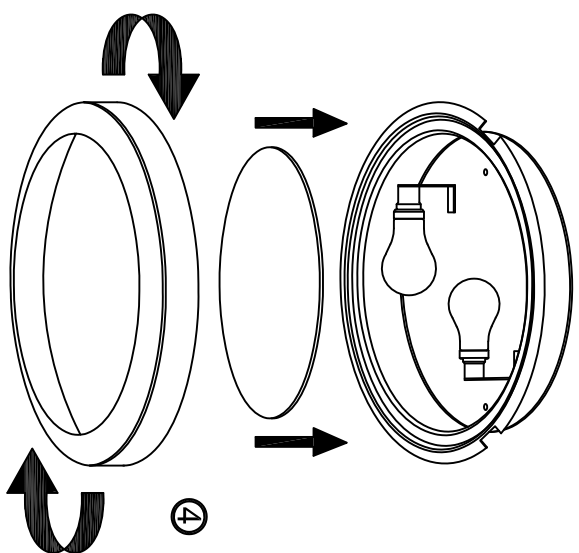

OFF!

rabalux®

75008

③

House Cable

④

150mm

ON!