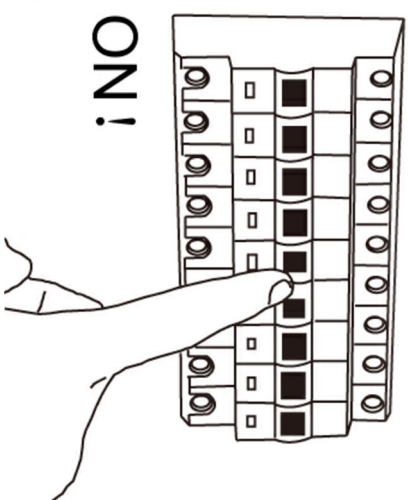

OFF!

rabalux®

75008

③

House Cable

④

150mm

ON!