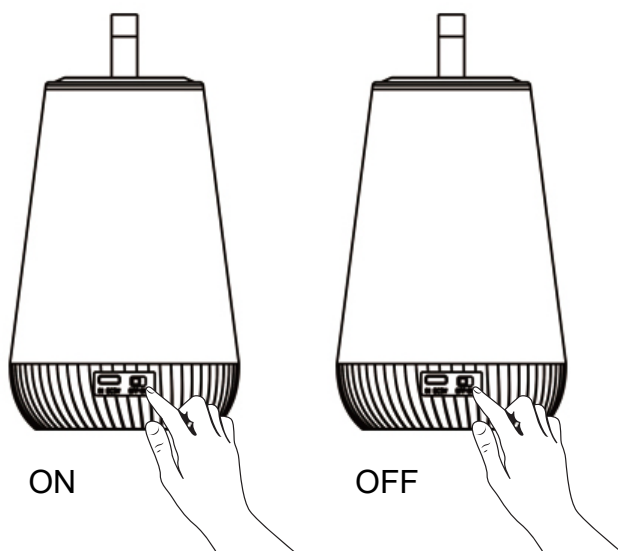

rabalux®

76019

1

2

Operating time:
6hours