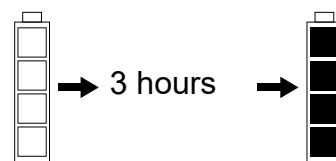

rabalux®

76019

1

2

Operating time:
6hours