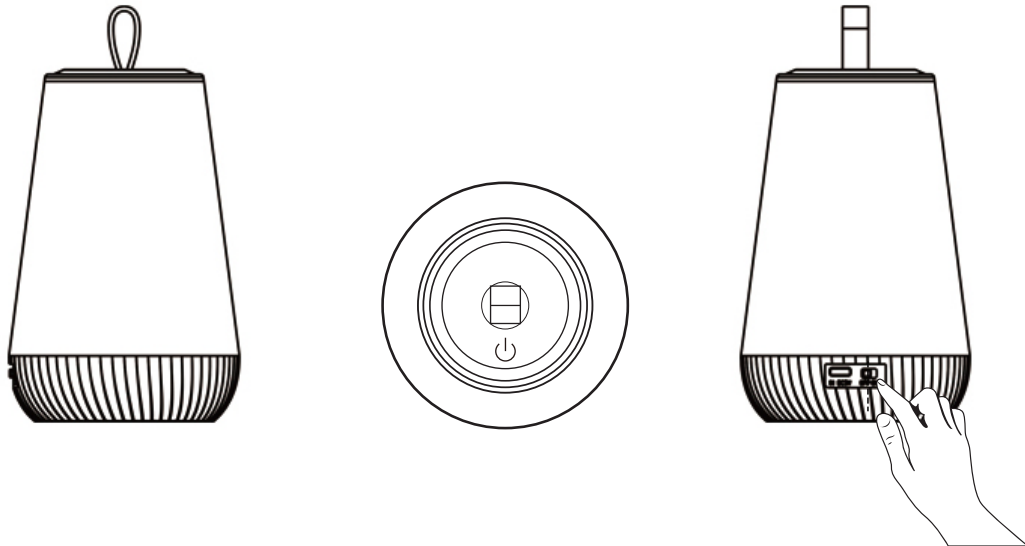

rabalux®

76019

1

2

Operating time:
6hours