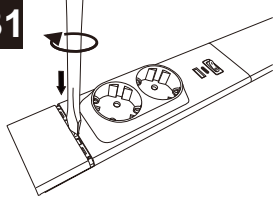

A

rabalux®

78032

X1

⊕ X2   ⊕ X2   ⊕ X4

Not included

B1

B2

C1

C2

D1

luminaire: 220-240V~ 50/60Hz 18W

USB Output:

USB-A: MAX 18W; 3.6V-6V/3A, 6.1V-9V/2A, 9.1V-12V/1.5A;

USB-C: MAX 20W; 5V/3A, 9V/2.22A, 12V/1.67A;

USB-A+USB-C: MAX 15W; 5V/3A

Charging protocol compatibility

USB_C interface compatibility: PD2.0/3.0, QC3.0, QC2.0, Apple2.4A, DCP-1.5A, Huawei FCP fast charge protocol;

USB_A interface compatibility: Apple2.4A, QC3.0, QC2.0, DCP-1.5A, Samsung AFC quick charge protocol.

2 Socket-Outlets: Max. 3500W 230V~