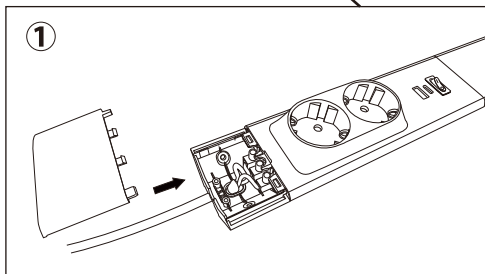

A

rabalux®

78032

X1

⊕ X2 ⊕ X2 ⊕ X4

Not included

B1

B2

C1

C2

D1

luminaire: 220-240V~ 50/60Hz 18W

USB Output:

USB-A: MAX 18W; 3.6V-6V/3A, 6.1V-9V/2A, 9.1V-12V/1.5A;

USB-C: MAX 20W; 5V/3A, 9V/2.22A, 12V/1.67A;

USB-A+USB-C: MAX 15W; 5V/3A