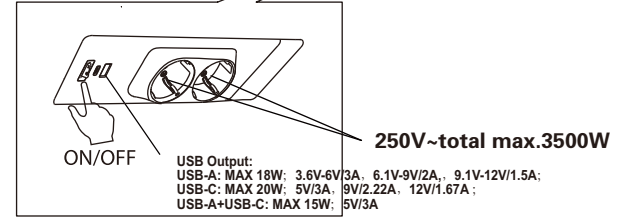

A

rabalux®

78032

X1

⊕ X2 ⊕ X2 ⊕ X4

Not included

B1

B2

C1

C2

D1

luminaire: 220-240V~ 50/60Hz 18W

USB Output:

USB-A: MAX 18W; 3.6V-6V/3A, 6.1V-9V/2A, 9.1V-12V/1.5A;

USB-C: MAX 20W; 5V/3A, 9V/2.22A, 12V/1.67A;

USB-A+USB-C: MAX 15W; 5V/3A