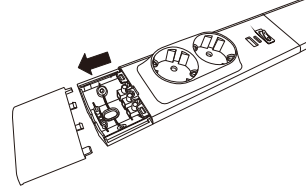

A

rabalux®

78032

X1

⊕ X2 ⊕ X2 ⊕ X4

Not included

B1

B2

C1

C2

D1

luminaire: 220-240V~ 50/60Hz 18W

USB Output:

USB-A: MAX 18W; 3.6V-6V/3A, 6.1V-9V/2A, 9.1V-12V/1.5A;

USB-C: MAX 20W; 5V/3A, 9V/2.22A, 12V/1.67A;

USB-A+USB-C: MAX 15W; 5V/3A