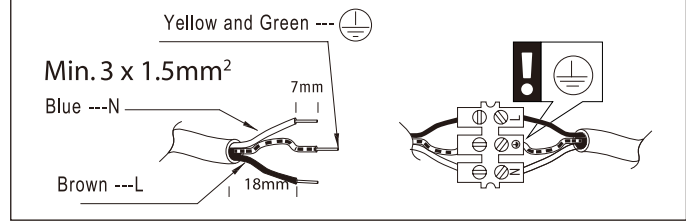

A

rabalux®

78032

X1

⊕ X2 ⊕ X2 ⊕ X4

Not included

B1

B2

C1

C2

D1

luminaire: 220-240V~ 50/60Hz 18W

USB Output:

USB-A: MAX 18W; 3.6V-6V/3A, 6.1V-9V/2A, 9.1V-12V/1.5A;

USB-C: MAX 20W; 5V/3A, 9V/2.22A, 12V/1.67A;

USB-A+USB-C: MAX 15W; 5V/3A

Charging protocol compatibility

USB_C interface compatibility: PD2.0/3.0, QC3.0, QC2.0, Apple2.4A, DCP-1.5A, Huawei FCP fast charge protocol;

USB_A interface compatibility: Apple2.4A, QC3.0, QC2.0, DCP-1.5A, Samsung AFC quick charge protocol.