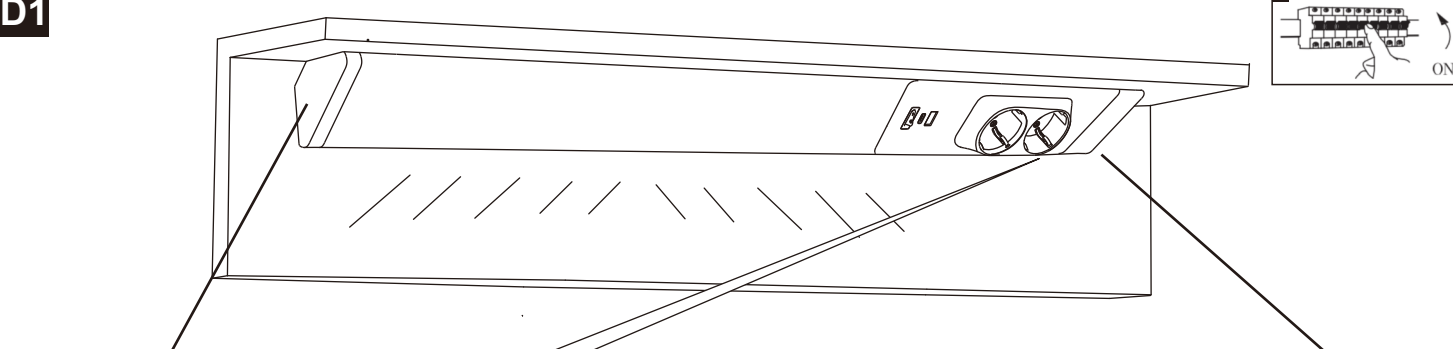

A

rabalux®

78032

X1

⊕ X2 ⊕ X2 ⊕ X4

Not included

B1

B2

C1

C2

D1

luminaire: 220-240V~ 50/60Hz 18W

USB Output:

USB-A: MAX 18W; 3.6V-6V/3A, 6.1V-9V/2A, 9.1V-12V/1.5A;

USB-C: MAX 20W; 5V/3A, 9V/2.22A, 12V/1.67A;

USB-A+USB-C: MAX 15W; 5V/3A

2 Socket-Outlets: Max. 3500W 230V~