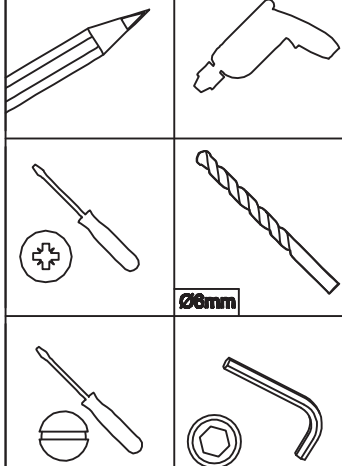

# OUTDOOR

01

02

03

04

05

06

07

08

L= Brown or Red  
N= Blue  
⊕=Green/Yellow

You will need

09

10

11

12